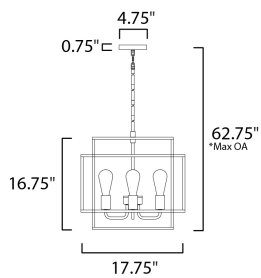

FINISHES OPTION

 Black / Satin Brass (BKSBR)

MATERIAL

Steel

RATINGS

cULus
Dry Location

ADDITIONAL

ADJUSTABLE
SLOPE: 90
OPERATING TEMPERATURE:
-20°C (-4°F), 40°C (104°F)

*max overall height

MEASUREMENTS

DIMENSION : 17.75" L x 17.75" W x 16.75" H
 MAX OAH : 62.75" OAH
 CANOPY : 4.75" W x 0.75" H x 4.75" L
 HANGING WEIGHT : 11.9 lb

LAMPING

INPUT VOLTAGE : 120V
 BULB : 4 x 60W Incandescent E26 Medium , 240W Total
 BULB INCLUDED : (Not Included)
 DIMMABLE : Yes